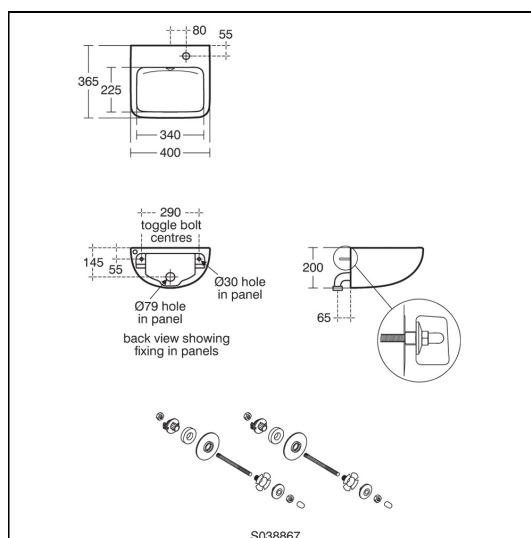

Contour 21+ 40cm Back Outlet Washbasin, Right Hand Taphole

ILLUSTRATED

- S0435** (LB G S) Contour 21+ 40cm back outlet washbasin, one right hand taphole and anti-microbial glaze
- A6791** Markwik 21+ deck mounted basin mixer fixing kit (patented design) for use with 1 taphole Contour 21+ back outlet washbasins
- A6696** (TP6) Markwik 21+ 1 hole thermostatic basin mixer, single sequential lever, demountable with copper tails
- S0387** Contour 21+ waste pack with SmartGuard for tap deck basin
- S0388** Contour 21+ basin fixation set

ILLUSTRATED PRODUCT DETAILS

Sizes

S0435 d:365

Weights

S0435 12.50 KG

A6696 2.50 KG

Materials

S0435 Vitreous China

Capacity

S0435 7.5 litres

Flow rates

A6696 7.9 Litres per minute @ 3 bar pressure

Designer

Robin Levien, RDI

Standards

Washbasin to BS EN 14688 and BS EN 31

Special Notes

Suggested rim heights; 780-800 for ambulant users, 680-700 for wheelchair users.

Washbasin panel mounted using the S0388 Contour 21+ wall fixation set.

FEATURES