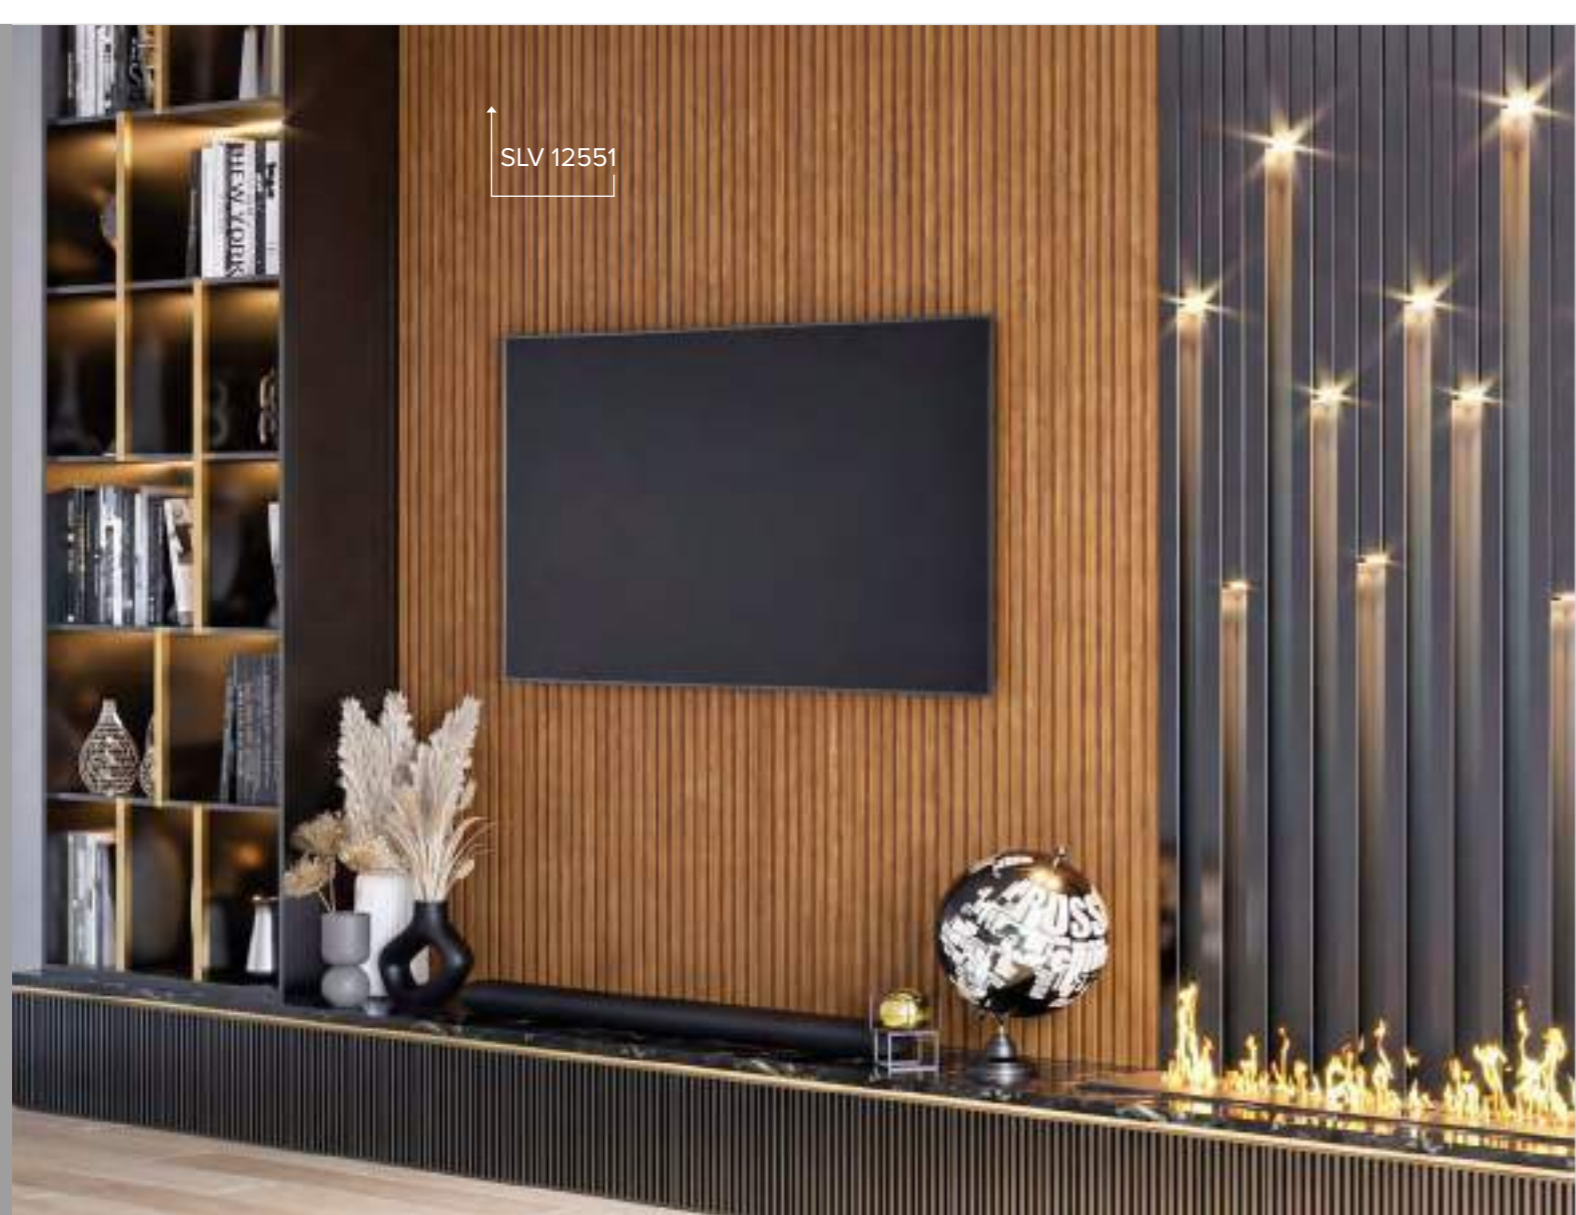

SG 7061 | Maroon Red

Size 40 x 50 mm

SG 5037 | Orange

Size 40 x 50 mm

SG 5040 | Gossip Green

WOODGRAIN TEXTURE

SLV 12551

size 90 x 125 mm