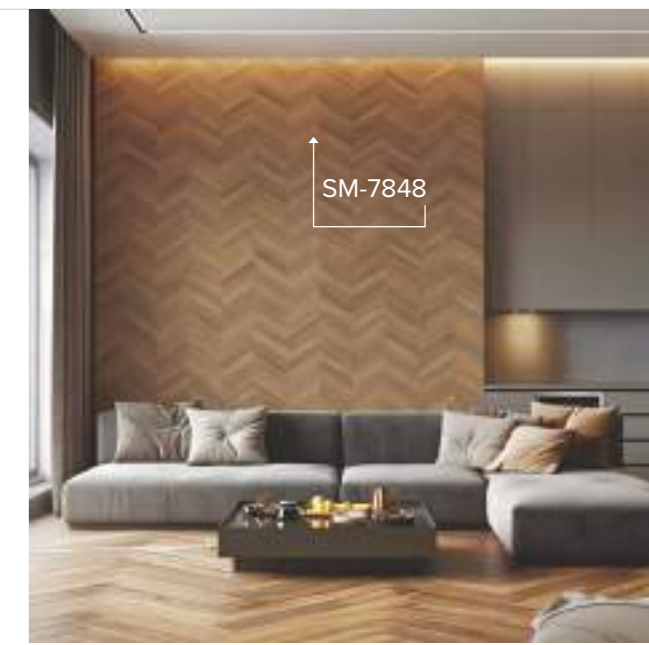

size 90 x 280 mm

GF 7994 | Saint Laurent

size 90 x 125 mm

SLT 8654 | Zebra Marble

size 90 x 125 mm

GF 7983 | Smoky Quartz Marble

STONE & MARBLE

size 90 x 125 mm

OP 7957 | Conova Brown

size 90 x 125 mm

RRF 8812 | Veneziano Marble

size 90 x 140 mm

GF 7982 | Mexican Onyx

size 90 x 140 mm

PMT 12591 | Boho Dot

WAVES OF CHEVRON

A modern take on classic wood design, Chevron creates a seamless sense of flow and structure. Its precise symmetry delivers a clean, bold aesthetic with perfectly balanced visual appeal.

SM-7848

size 190 x 110 mm