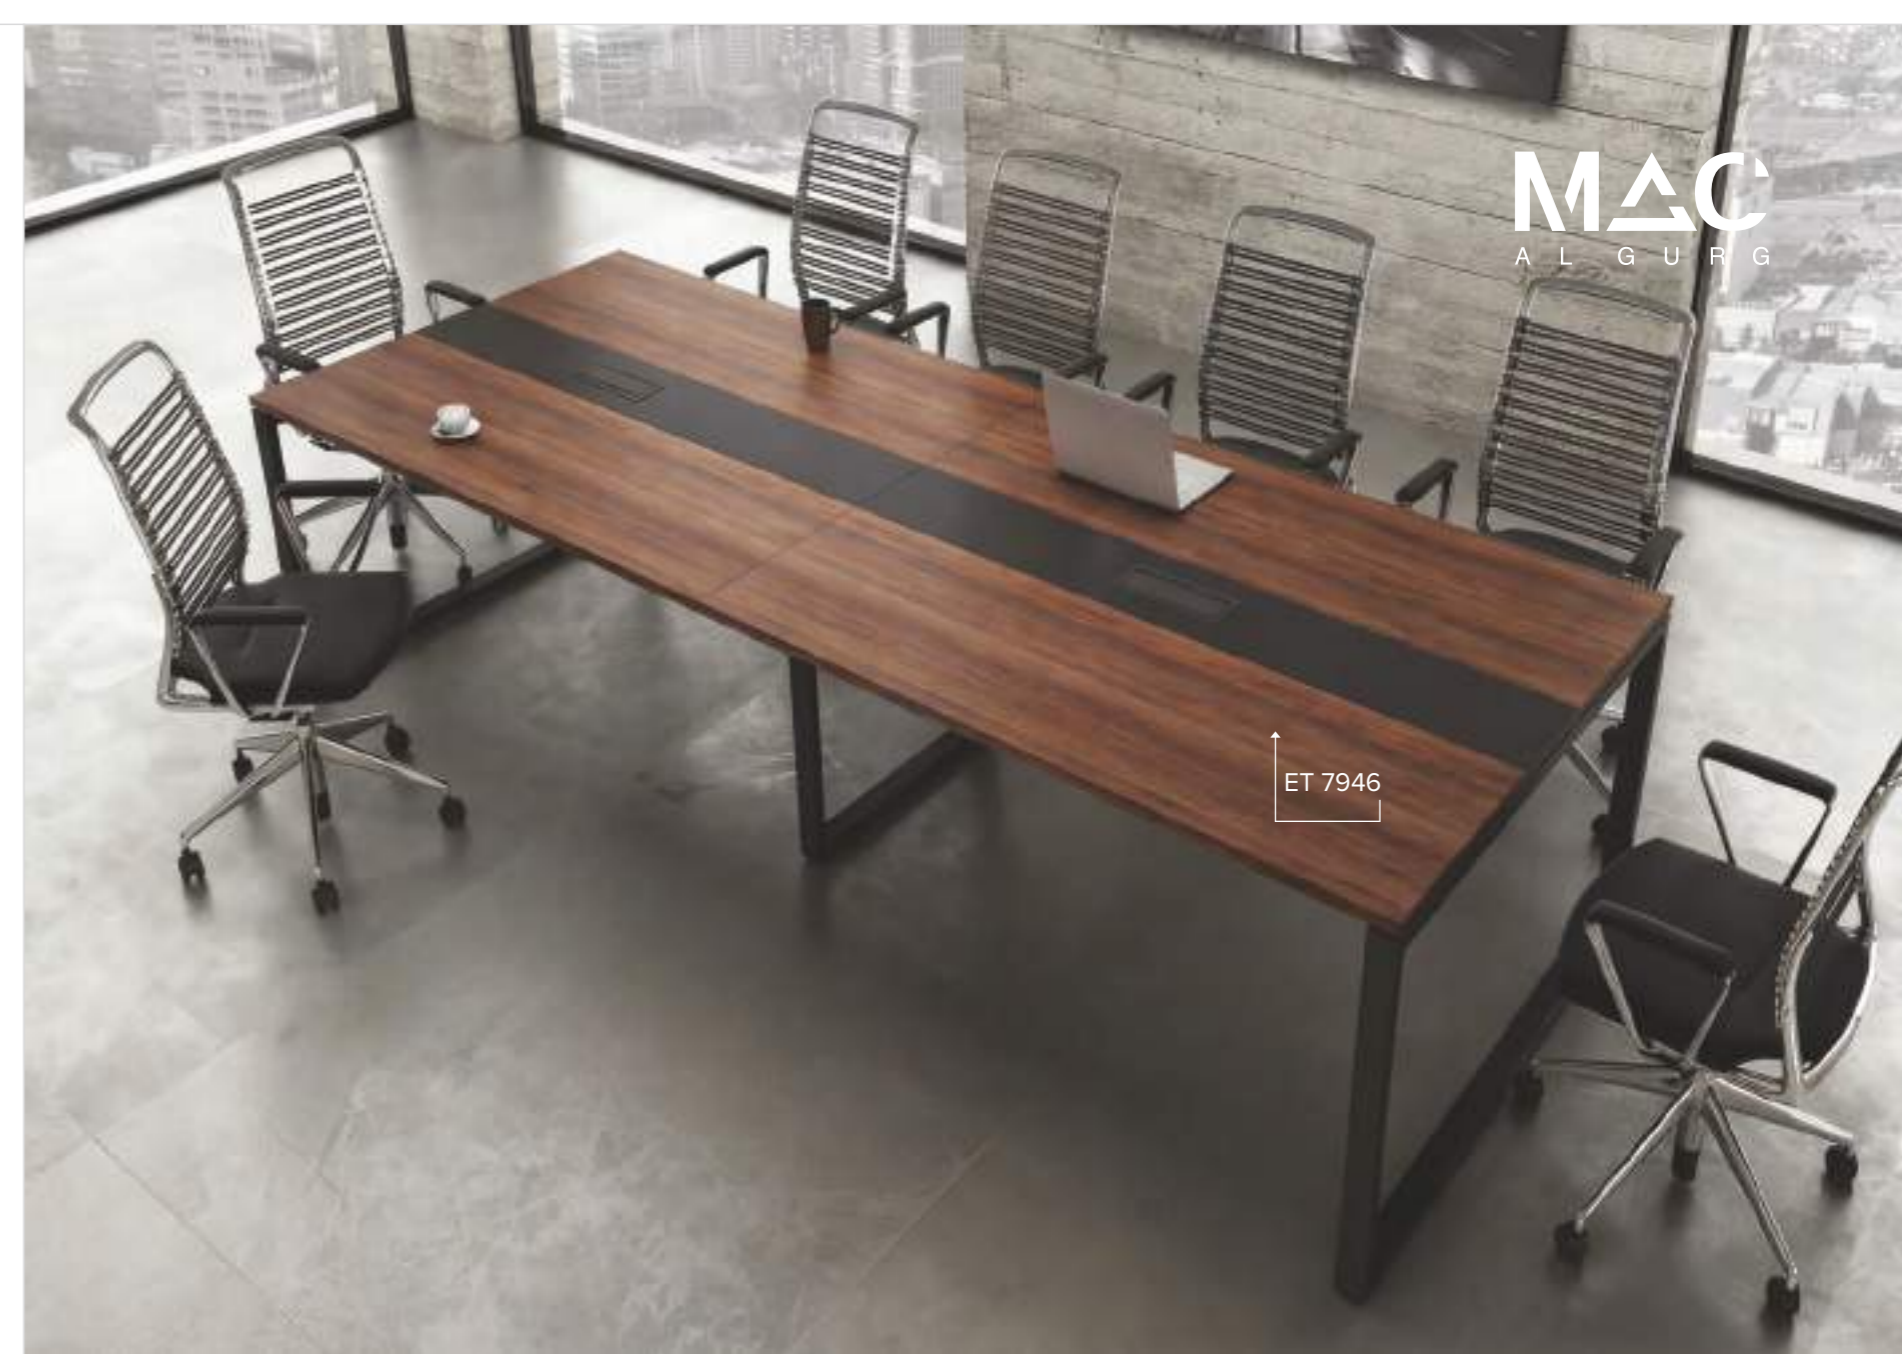

WY 12541 | Choco Walnut

WY 12539 | Brezoi Camel

MAC
ALGURG

ET 7946